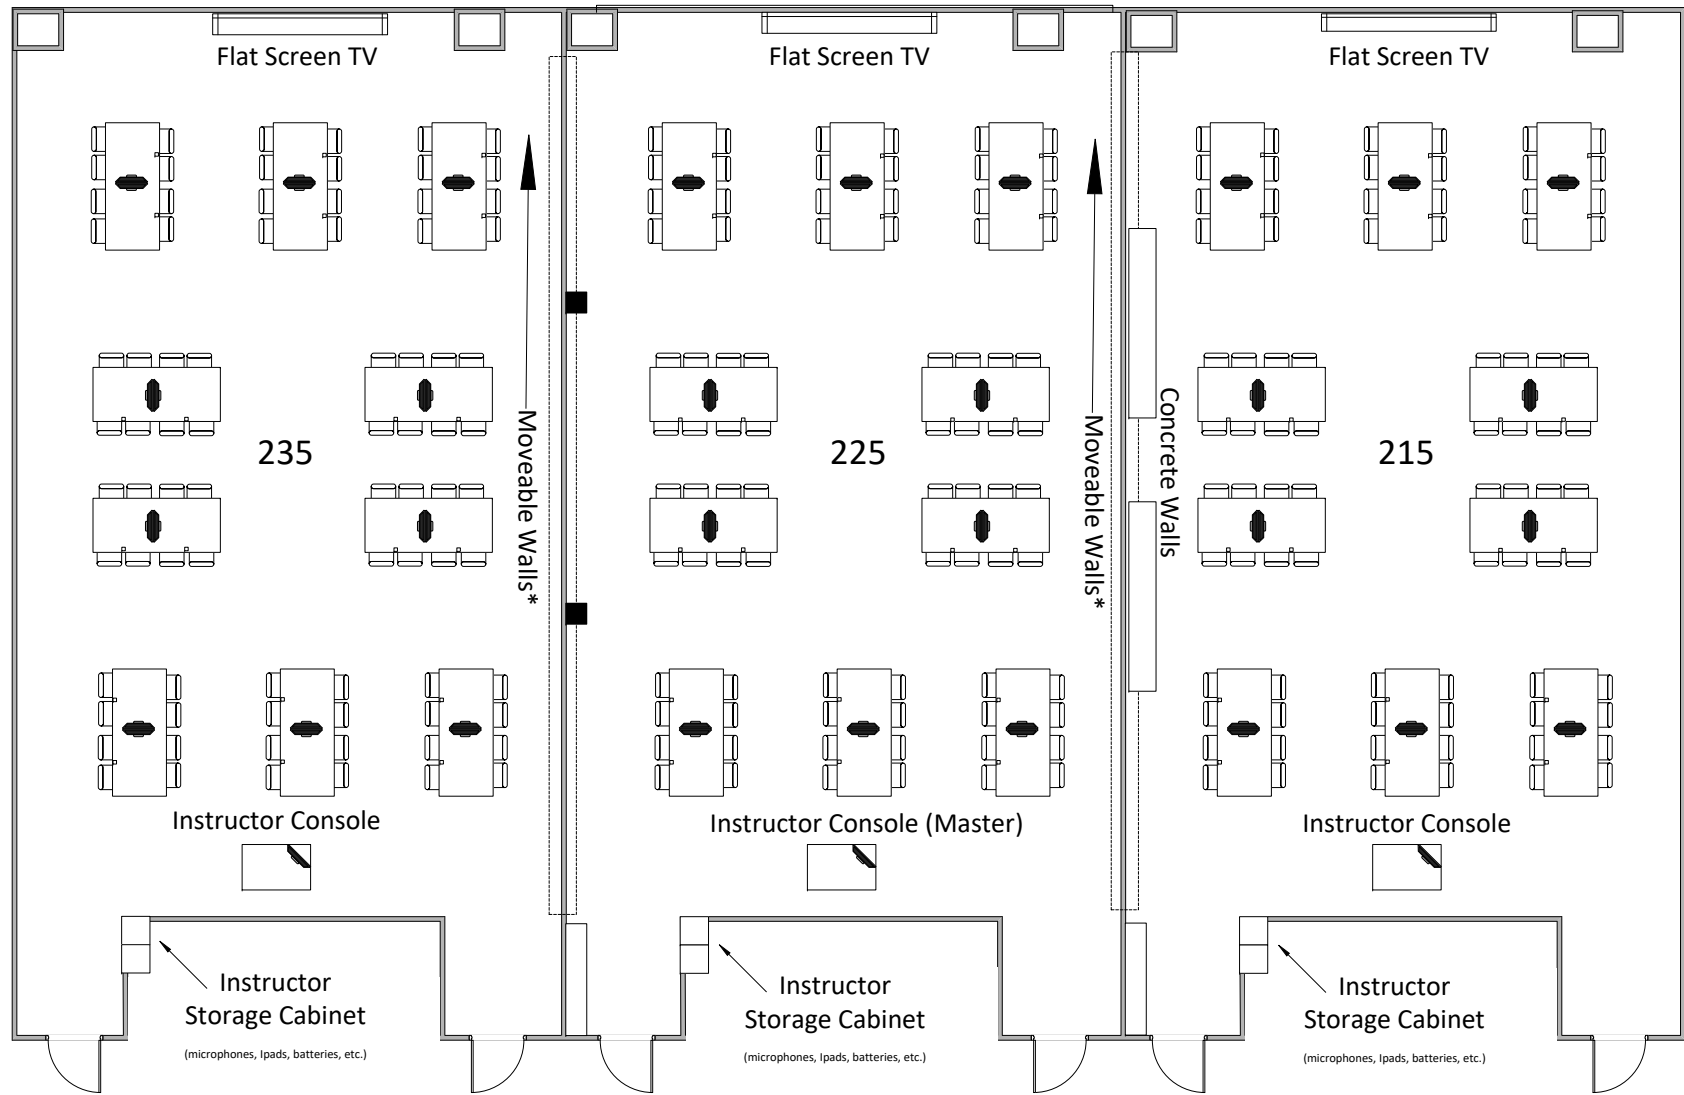

# Mitchell Hall – 2<sup>nd</sup> Floor Rooms – 235, 225, and 215

\*Note: Moveable walls take 10-15 minutes to transition